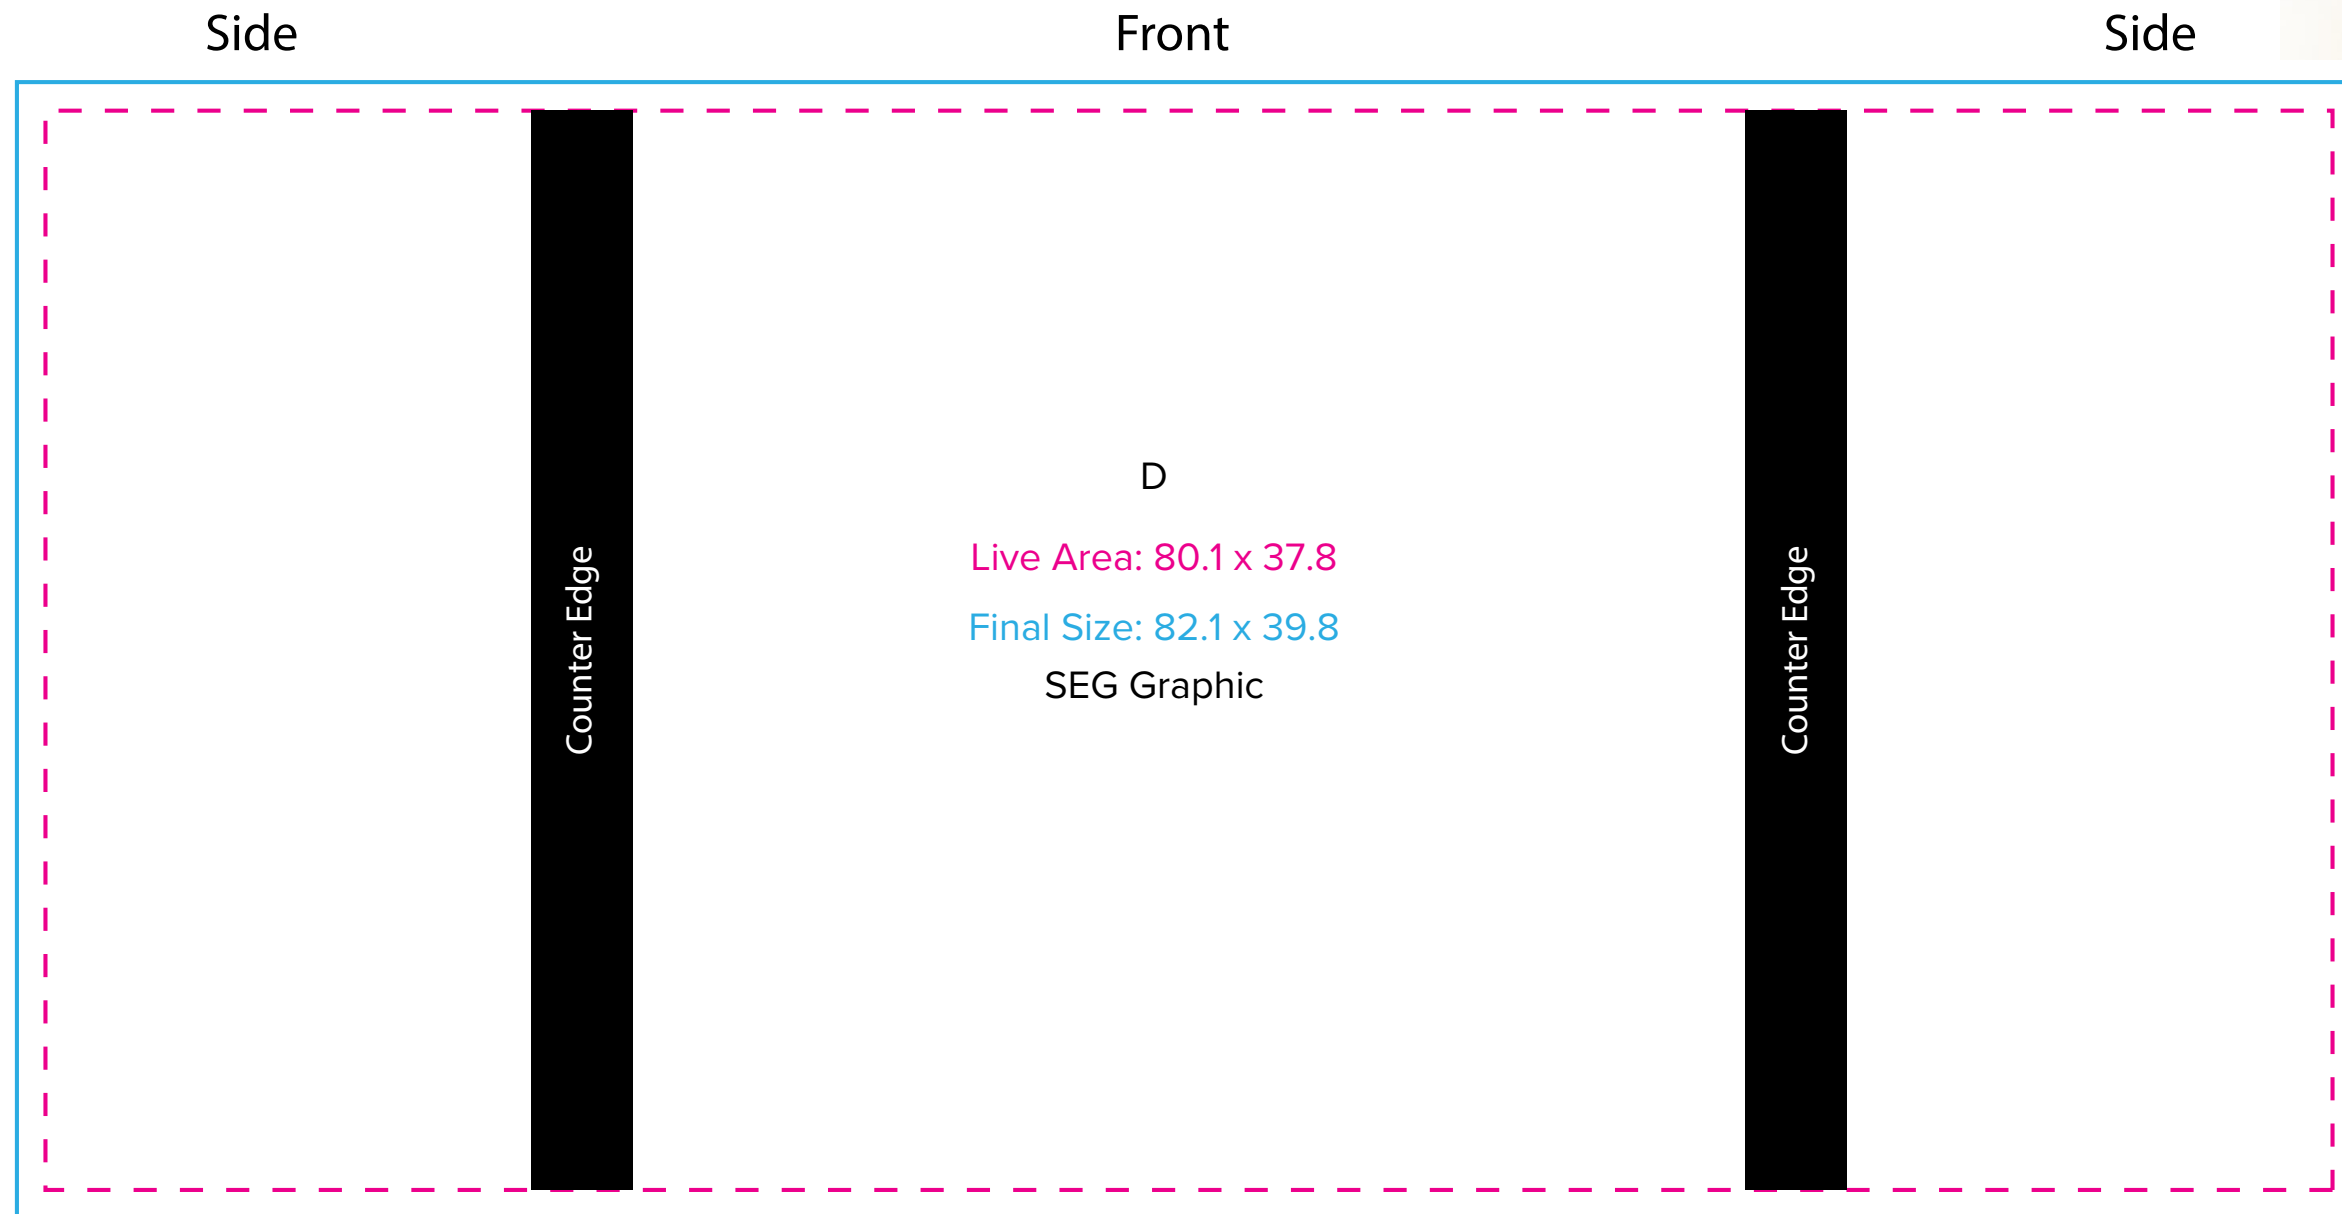

Graphic Template
GOD-1560 Reception Counter
SEG Version

NOTE: All Raster Art (jpg, tiff,psd, png, etc.) must be at least 100 dpi at print size.